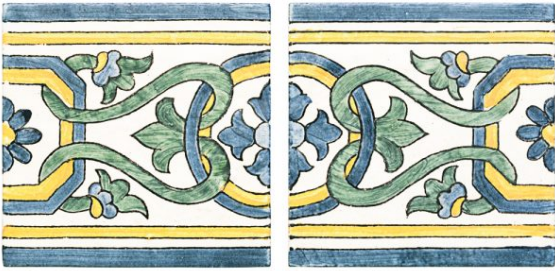

4 - Via®: Chapter Four Alentejo Pattern 5" x 5" - Traditional

Tile Application

Shade Variation

Tile Specs

| | |
|-------------------------|-----------------------------|
| Sample SKU | AP40210 |
| Sample Price | 5 |
| Part # | 40210 |
| Collection Name | VIA |
| Product Name | Alentejo Pattern |
| Color Name | Traditional |
| Materials | Glazed-Red Body Terra Cotta |
| Finish | Matte |
| Thickness (MM) | 10 |
| Height (IN) | 5 |
| Width (IN) | 5 |
| Coverage Per Piece (SF) | 0.173 |
| Unit of Measure | Each |
| Weight Per UOM (LBS) | 0.8 |
| Case Quantity (UOM) | 30 |
| Sample | Sample |
| Weight Per Case | 24 |

Please Note:

All product shots are artistic interpretations of actual product. Due to the nature of the printing process, we recommend obtaining physical samples of product for actual color representation.