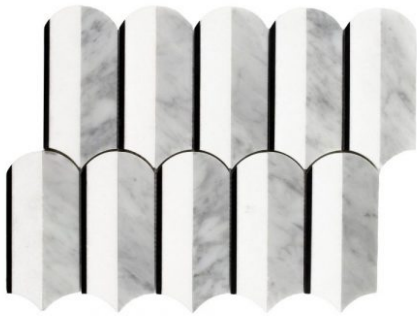

10 - Eternal by Jeffrey Court™ : Chapter 10 Black Tie - Ballroom Mosaic

Tile Application

Interior Floors

Interior Walls

Shower Walls

Shade Variation

High

Tile Specs

Part #	22161
Product Name	Black Tie - Ballroom Mosaic
Color Name	Ballroom
Materials	Marble
Finish	Honed
Thickness (MM)	10
Height (IN)	10.125
Width (IN)	13.125
Coverage Per Piece (SF)	0.923
Unit of Measure	Each
Weight Per UOM (LBS)	5.07
Case Quantity (UOM)	5
Weight Per Case	25.95
Collection Name	Eternal by Jeffrey Court
Sample	Sample
Sample Price	7.5
Sample SKU	AP22161