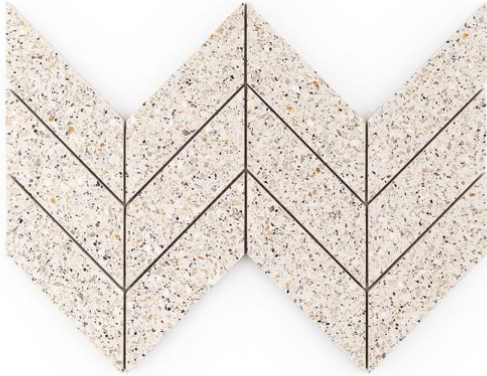

5 - Modern Mixer™ : Chapter 5 Chevron Mosaic - Spirits

Tile Application

Shade Variation

Tile Specs

Part #	51626
Product Name	Chevron Mosaic
Materials	Terrazzo
Finish	Semi Polished
Thickness (MM)	10
Height (IN)	8.375
Width (IN)	16.125
Coverage Per Piece (SF)	0.938
Unit of Measure	Each
Weight Per UOM (LBS)	4.70
Case Quantity (UOM)	10
Weight Per Case	47.6
Collection Name	Modern Mixer
Sample Price	6.5
Color Name	Spirits
Sample	Sample

Please Note:

All product shots are artistic interpretations of actual product. Due to the nature of the printing process, we recommend obtaining physical samples of product for actual color representation.