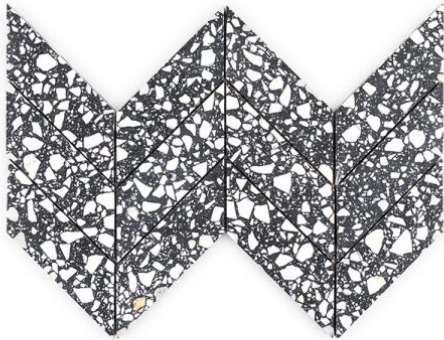

5 - Modern Mixer™ : Chapter 5 Chevron Mosaic - Vermont

Tile Application

Shade Variation

Tile Specs

Part #	51650
Product Name	Chevron Mosaic
Materials	Terrazzo
Finish	Semi Polished
Thickness (MM)	10
Height (IN)	8.375
Width (IN)	16.125
Coverage Per Piece (SF)	0.938
Unit of Measure	Each
Weight Per UOM (LBS)	4.70
Case Quantity (UOM)	10
Weight Per Case	47.6
Collection Name	Modern Mixer
Sample Price	6.5
Color Name	Vermouth
Sample	Sample

Please Note:

All product shots are artistic interpretations of actual product. Due to the nature of the printing process, we recommend obtaining physical samples of product for actual color representation.