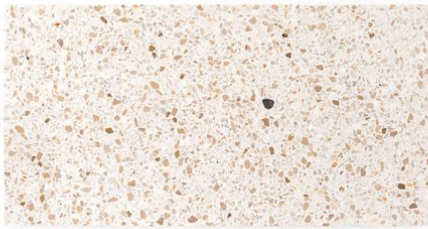

### Tile Application

Interior Floors

Interior Walls

Shower Walls

### Shade Variation

Random

### Tile Specs

<b>Part #</b>	51631
<b>Product Name</b>	Field 8" x 16"
<b>Materials</b>	Terrazzo
<b>Finish</b>	Semi Polished
<b>Thickness (MM)</b>	10
<b>Height (IN)</b>	8
<b>Width (IN)</b>	15.375
<b>Coverage Per Piece (SF)</b>	0.854
<b>Unit of Measure</b>	Sqft
<b>Weight Per UOM (LBS)</b>	4.43
<b>Case Quantity (UOM)</b>	7
<b>Weight Per Case</b>	27.754
<b>Collection Name</b>	Modern Mixer
<b>Sample Price</b>	6.5
<b>Color Name</b>	Bourbon
<b>Sample</b>	Sample