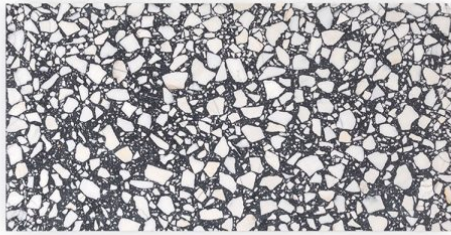

5 - Modern Mixer™ : Chapter 5 Field 8" x 16" - Vermont

Tile Application

Interior Floors

Interior Walls

Shower Walls

Shade Variation

Random

Tile Specs

Part #	51647
Product Name	Field 8" x 16"
Materials	Terrazzo
Finish	Semi Polished
Thickness (MM)	10
Height (IN)	8
Width (IN)	15.375
Coverage Per Piece (SF)	0.854
Unit of Measure	Sqft
Weight Per UOM (LBS)	4.43
Case Quantity (UOM)	7
Weight Per Case	27.754
Collection Name	Modern Mixer
Sample Price	6.5
Color Name	Vermouth
Sample	Sample

Please Note:

All product shots are artistic interpretations of actual product. Due to the nature of the printing process, we recommend obtaining physical samples of product for actual color representation.