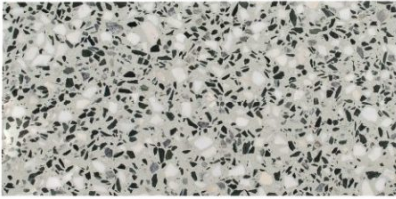

10 - Eternal by Jeffrey Court™: Chapter 10 Garden Party - 10" x 20" Field Tile (Terrazzo)

Tile Application

Interior Floors

Interior Walls

Shower Walls

Shade Variation

Random

Tile Specs

Part #	22148
Collection Name	Eternal By Jeffrey Court
Product Name	Garden Party - 10" x 20" Field Tile
Color Name	Terrazzo
Materials	Terrazzo
Finish	Semi-polished
Thickness (MM)	10
Height (IN)	9.875
Width (IN)	19.625
Coverage Per Piece (SF)	1.346
Unit of Measure	SQ. FT.
Weight Per UOM (LBS)	5.29
Case Quantity (UOM)	5
Weight Per Case	37.6
Collection Name	Eternal by Jeffrey Court
Sample	Sample
Sample Price	7.5
Sample SKU	AP22148

Please Note:

All product shots are artistic interpretations of actual product. Due to the nature of the printing process, we recommend obtaining physical samples of product for actual color representation.