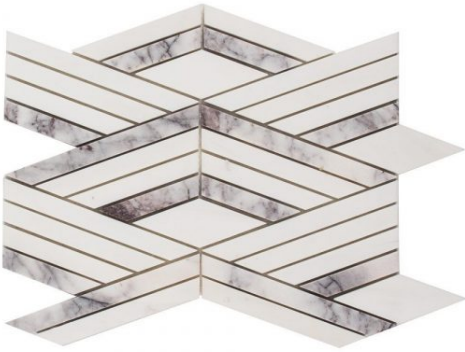

10 - Eternal by Jeffrey Court™: Chapter 10 Masquerade Ball - Chandelier Mosaic

Tile Application

Interior Floors

Interior Walls

Shower Floors

Shower Walls

Shade Variation

Random

Tile Specs

Part #	22131
Product Name	Masquerade - Chandelier Mosaic
Color Name	Chandelier
Materials	Marble
Finish	Honed/ Polished
Thickness (MM)	10
Height (IN)	12
Width (IN)	9.06
Coverage Per Piece (SF)	0.755
Unit of Measure	Each
Weight Per UOM (LBS)	3.96
Case Quantity (UOM)	10
Weight Per Case	40.2
Collection Name	Eternal by Jeffrey Court
Sample	Sample
Sample Price	7.5
Sample SKU	AP22131