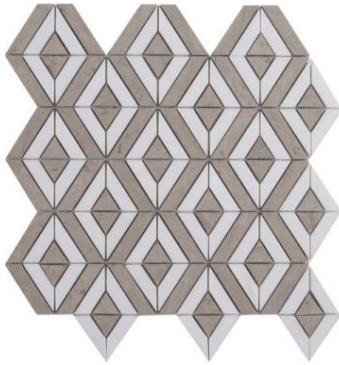

## 18 - Rotunda®: Chapter Eighteen Trenton Mosaic - Tunisian Grey

### Shade Variation

### Tile Specs

<b>Case Quantity (UOM)</b>	5
<b>Collection Name</b>	Rotunda
<b>Color Name</b>	Tunisian Grey
<b>Coverage Per Piece (SF)</b>	0.989
<b>Finish</b>	Honed/Honed Dot
<b>Height (IN)</b>	12
<b>Width (IN)</b>	11.875
<b>Materials</b>	Dolomite Marble, Grey Limestone
<b>Part #</b>	18189
<b>Product Name</b>	Trenton
<b>Sample</b>	Sample
<b>Sample Price</b>	5
<b>Sample SKU</b>	AP18189
<b>Thickness (MM)</b>	10
<b>Unit of Measure</b>	Each
<b>Weight Per Case</b>	23.6
<b>Weight Per UOM (LBS)</b>	4.6